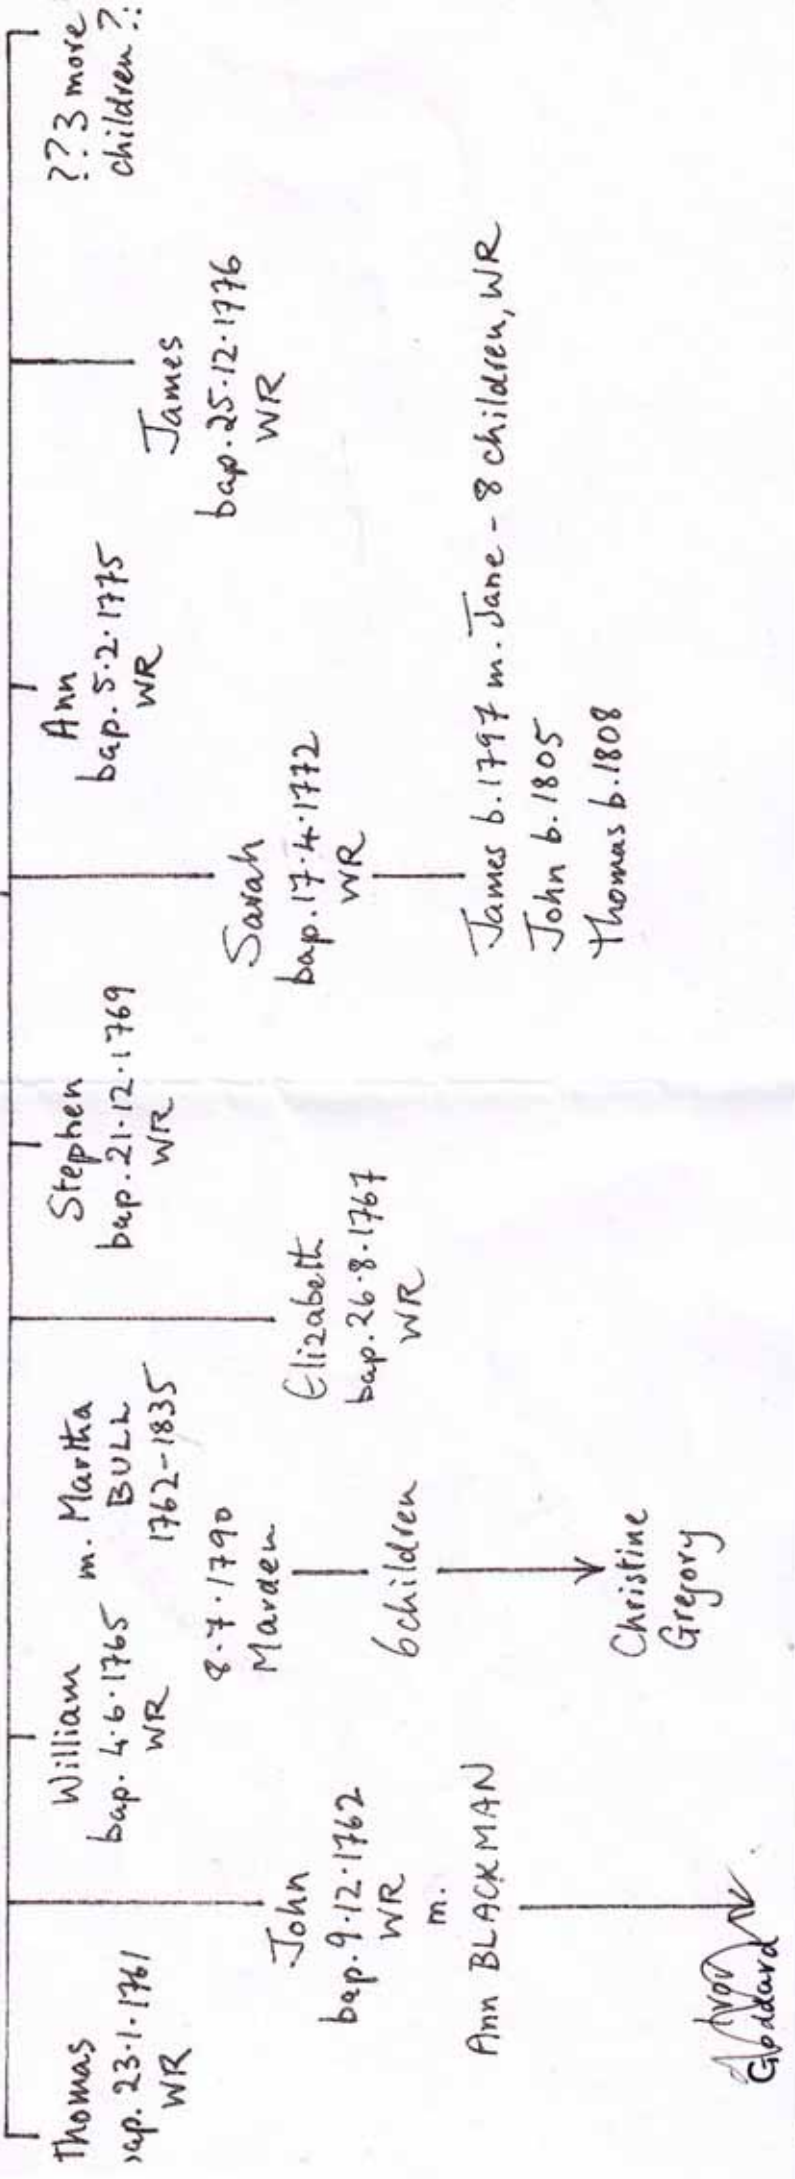

THE GODDARDS
in WOOTTON RIVERS

Vincent m. Margaret
Goddard | Sillman
1633-1723 d. 1711

Sarah m. 1714 William EGLETON
in Ogbourne St. George
GODDARD b. 1678
(Sarah had 8 siblings at least)

Joseph
WILDER

Ann
Goddard