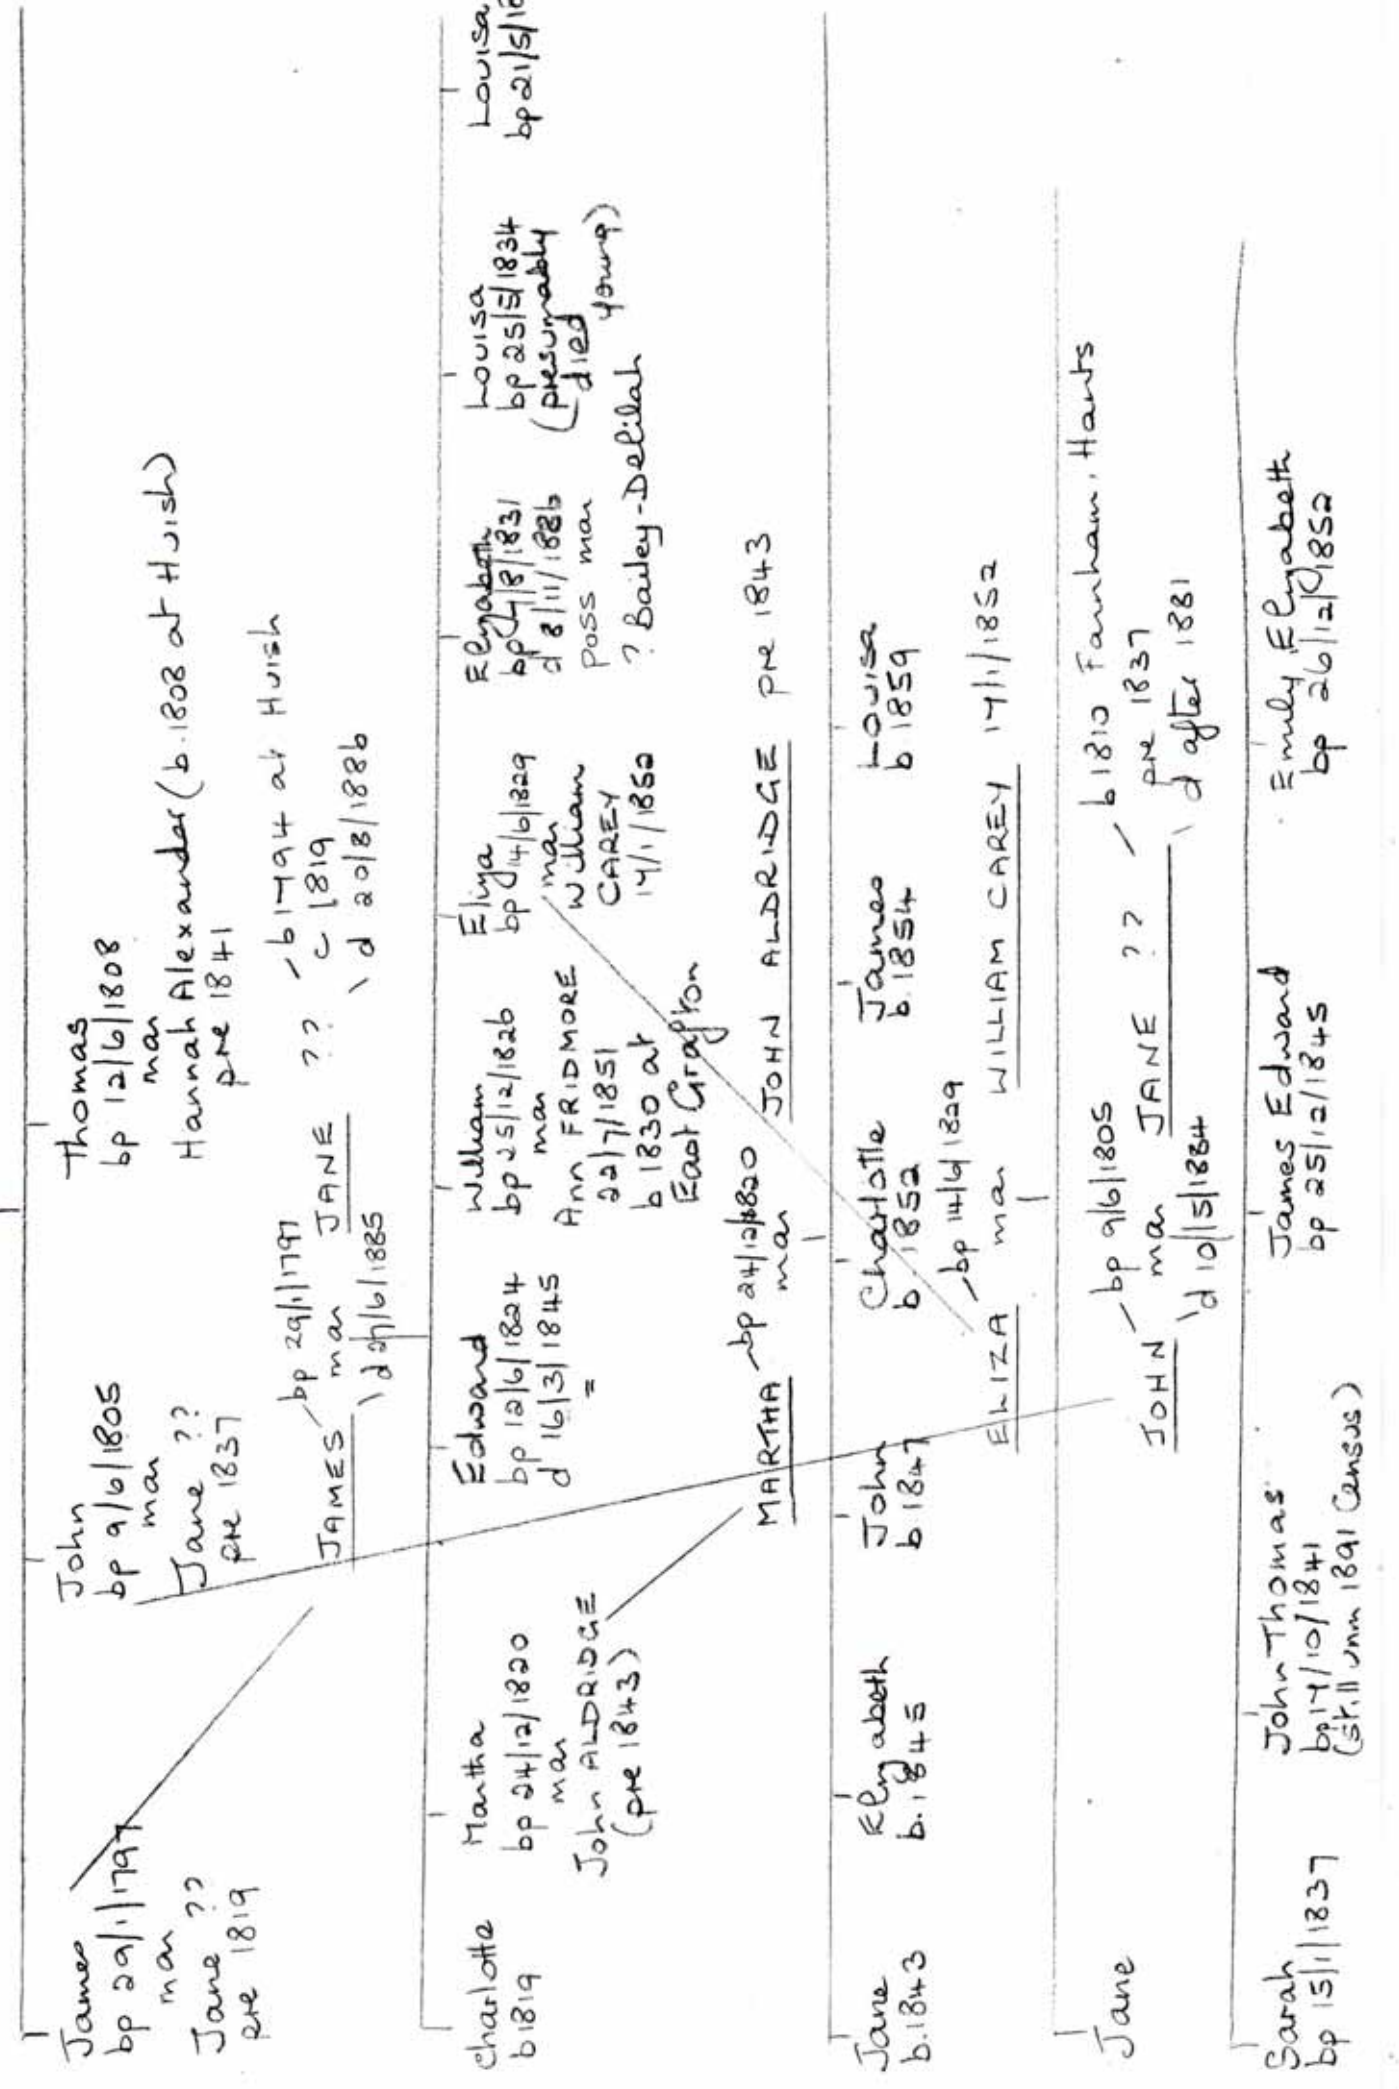

d/o John & Mary Martin

bp. 17/4/1772

(3)

SARA GODDARD

d/o John & Mary Martin

SARA GODDARD - bp 17/4/1772

JAMES bp 29/1/1797
 man
 JANE ??
 PRE 1819

JOHN bp 9/6/1805
 man
 JANE ??
 PRE 1834

EDWARD bp 12/6/1824
 d 16/3/1845

WILLIAM bp 25/12/1826
 man
 ANN FRIBANCE
 22/7/1851
 (b 1830 at East Grafton)

ELIZA bp 14/6/1829
 man
 WILLIAM CAREY
 14/1/1850

ELIZABETH bp 7/8/1831
 d 8/11/1886
 (Poss. man ? BAILEY-DELLAH)