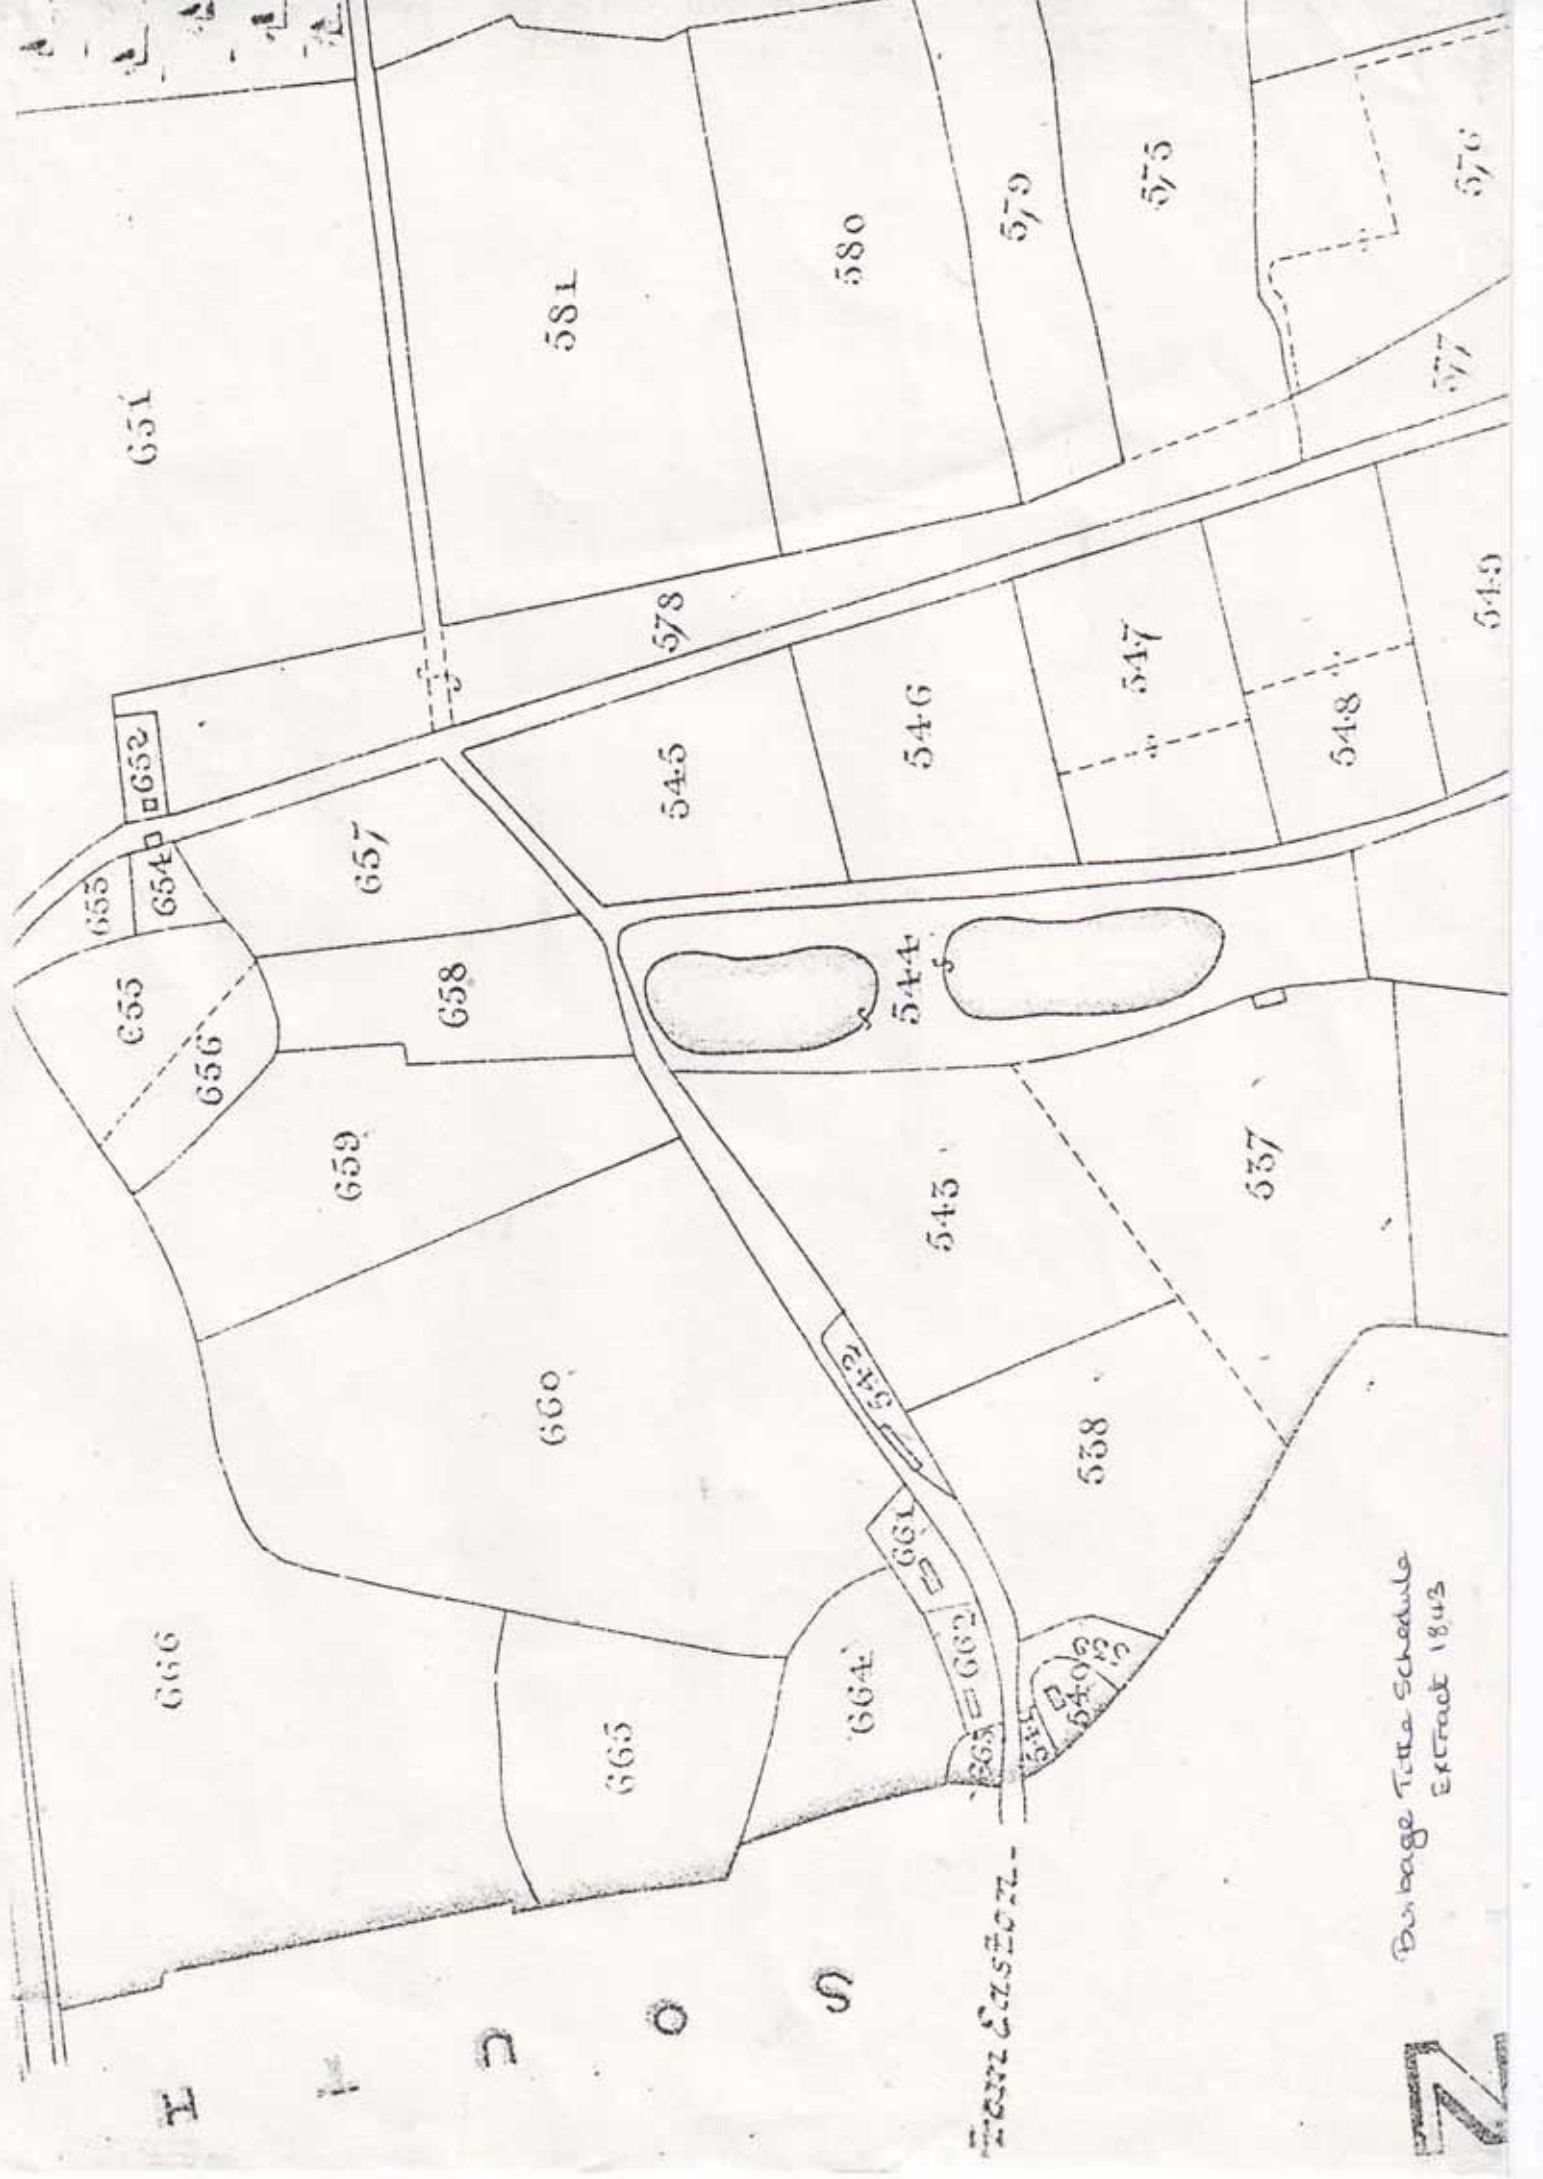

SECTION	STATE OF CULTIVATION.	QUANTITIES IN STATUTE MEASURE.			Amount of Rent-Charge apportioned upon the several Lands, and to whom payable.				REMARKS.	
		A.	R.	P.	PAYABLE TO		PAYABLE TO			
					£	s.	d.	£		s.
	<i>Part of</i>	230	1	18						
	<i>Arable</i>	8	3	16						
	<i>Arable</i>	9	2	10						
	<i>Arable</i>	9	"	32						
	<i>Arable</i>	9	2	24						
	<i>Arable</i>	8	"	22						
	<i>Arable</i>	15	"	26						
		286	3	28			28			
	<i>Pasture</i>		1	38						
	<i>Pasture</i>		1	33						
			2	39						
	<i>Arable</i>	2	1	32						
	<i>Arable</i>	2	3	14						
	<i>Wood</i>			4						
	<i>Pasture</i>	1	2	33						

Yearly Appropriation

Fields	3	3	3						
Available	1	3	34						
Available	2	1	4						
	16	5	51					6	5 "
ing. Ponds	5	3	5					1	4 "
down		1	34						4 "
	2	3	30	9					
Pasture	2	3	20						15 "
	2	"	19						
Pure & Area	2	2	16						
Gardens	2	2	28						
	3	1	4						18 "
Pasture	4	1	9						
Available	4	3	31						
Available	22	3	3						
Available	9	2	11						
Available	4	"	6						
Available	2	2	1						

dale

Barbours Title Schedule
 Extract 1843

Farm Easton

FERNSTRASSE

Durbage Title Schedule
Extract 1843

BURBAGE

Area 1012.661

Babbage

1:40

1:41 N 11

Public Map No. 1 of 1874