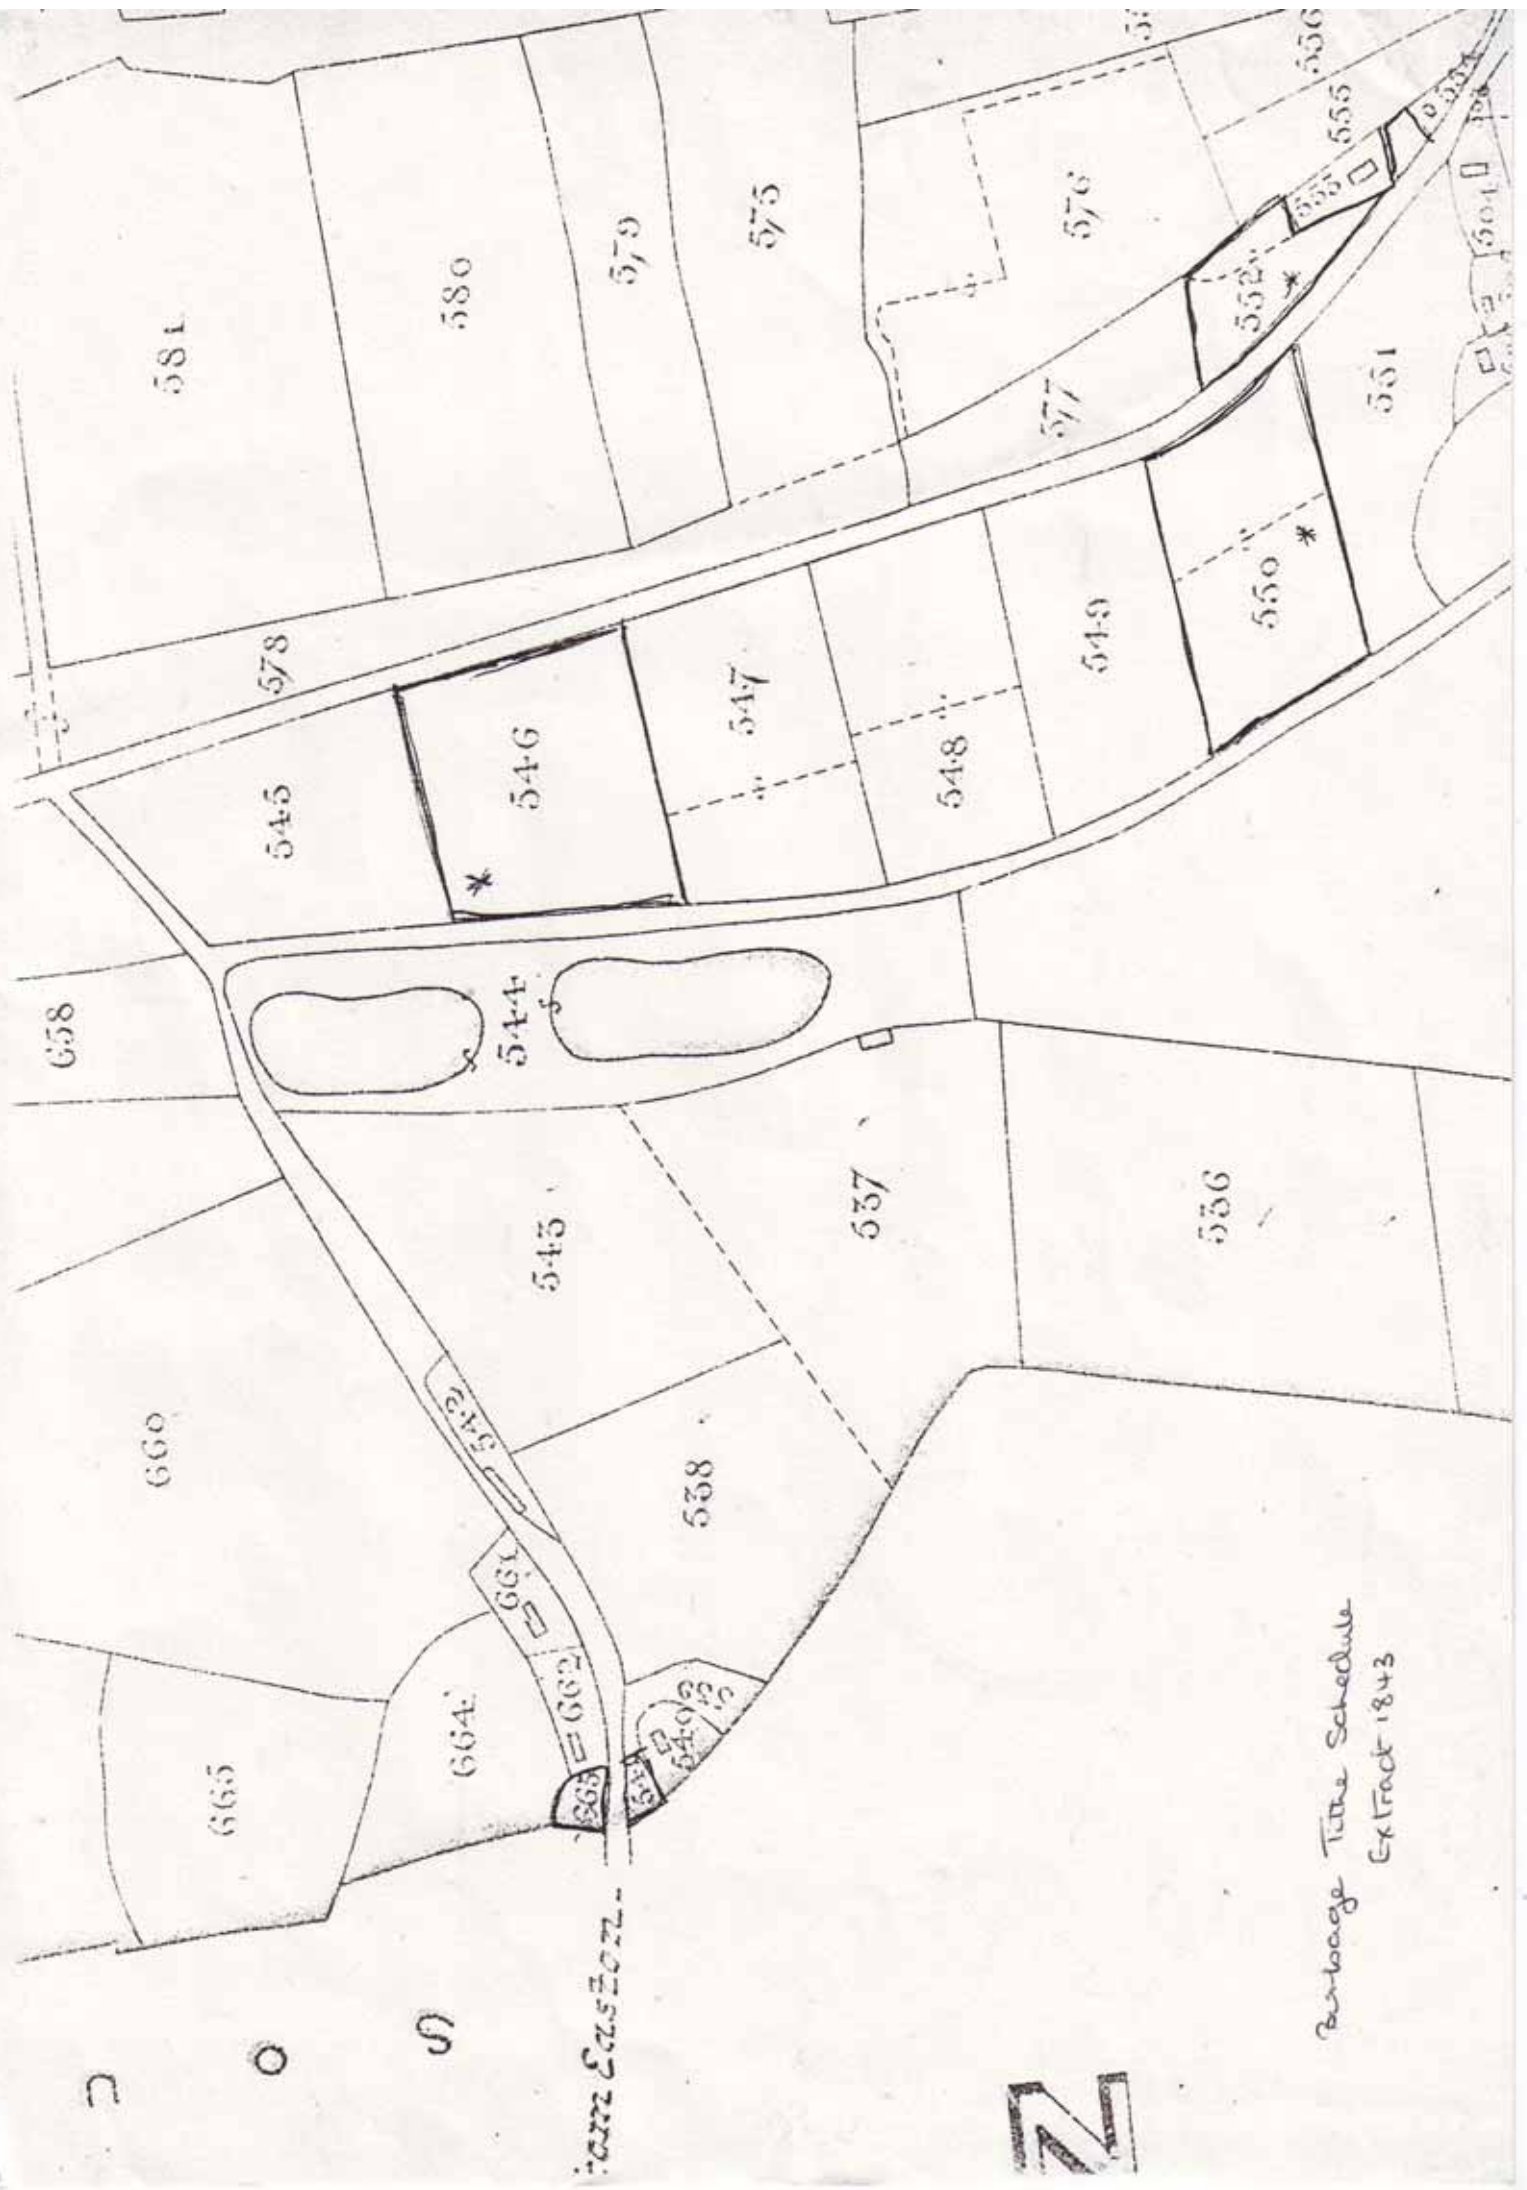

Burbage Take Schedule 1845.

LANDOWNERS.	OCCUPIERS.	Numbers referring to the Plan.	NAME AND DESCRIPTION OF LANDS AND PREMISES.
Marquess of Ailesbury (Continued)	William Henry Gale (Continued)	679 680 681 682 683 684	Eye Hill Dons Eye Raynons Eye Bultho Eye Williards Eye Rands Eye
	Reverend J. Gale	303	Plot -
	Nadiah Gale	260 260 260 302	Willie Paddock Manstead Home Ground Tri Green Ground

SECTION	STATE OF CULTIVATION.	QUANTITIES IN STATUTE MEASURE.			Amount of Rent-Charge apportioned upon the several Lands, and to whom payable.				REMARKS.	
		A.	R.	P.	PAYABLE TO		PAYABLE TO			
					£	s.	d.	£		s.
	<i>Part of</i>	230	1	18						
	<i>Arable</i>	8	3	16						
	<i>Arable</i>	9	2	10						
	<i>Arable</i>	9	"	32						
	<i>Arable</i>	9	2	24						
	<i>Arable</i>	8	"	22						
	<i>Arable</i>	15	"	26						
		286	3	28			28			
	<i>Pasture</i>		1	38						
	<i>Pasture</i>		1	33						
			2	39						
	<i>Arable</i>	2	1	32						
	<i>Arable</i>	2	3	14						
	<i>Wood</i>			4						
	<i>Pasture</i>	1	2	33						

dale

Barbours Title Schedule
 Extract 1843

Farm Easton

FERNSTRASSE

Durbage Title Schedule
Extract 1843

BURBAGE

Area 1012.661

Babbage

1:40

1:41 N 11

Public Map No. 1 of 1874