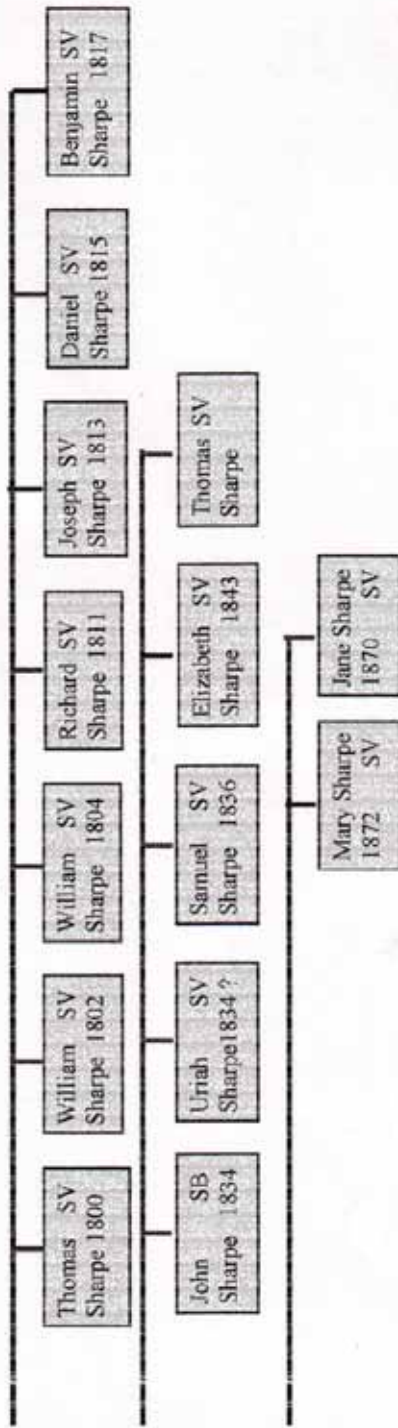

BOTTOM ROW

I.B

Sister of Lucy Marriot (1868) See Page 9

plus a further 11 children, see pages 9/10/11

See Isaac Marriot/Jane Beeson Page 6

See Page 5

A	Anstey	Leicestershire
AB	Ashfordby	Leicestershire
B	Beeby	Leicestershire
BD	Billesden	Leicestershire
BK	<i>Not known</i>	Berkshire
BP	Belper	Derbyshire
BT	Burton on Trent	Staffordshire
BY	Barkby	Leicestershire
C	Chesterfield	Derbyshire
CH	Chester	Cheshire
CN	Caunton	Nottinghamshire
CR	Croxton (Crosson)	Leicestershire
CT	Croft	Lincolnshire
CV	Coalville	Leicestershire
D	Doncaster	Yorkshire
DL	Darley	Derbyshire
E	Eastwood	Derbyshire
ES	Earl Shilton	Leicestershire
FW	Frisby on Wreake	Leicestershire
G	Garthorpe	Lincolnshire
GF	Great Falls	Montana USA
H	Humberstone	Leicestershire
HD	Headge Duffield	Derbyshire
HL	Hull	Yorkshire
HT	Harleston	Lincolnshire
HY	Hoby	Leicestershire
I	Ibstock	Leicestershire
L	Leicester	Leicestershire
LB	Loughborough	Leicestershire
LCH	<i>Not known</i>	Lancashire

LDN	London	
LN	Lynn	Norfolk
MM	Melton Mowbray	Leicestershire
MM	Melton Mowbray	Leicestershire
MT	Montreal	Quebeck CANADA
N	Newport	Shropshire
NT	Nottingham	
RB	Rotherby	Leicestershire
NV	Newbold Vernon	Leicestershire
NW	North Walsham	Norfolk
O	Osbaston	Suffolk
Q	Queniborough	Leicestershire
R	Rearsby	Leicestershire
RG	Ragdale	Leicestershire
S	Syston	Leicestershire
SB	Sibley	Leicestershire
SC	Scraptoft	Leicestershire
SCW	Swift Current	Saskatchewan CANADA
SF	Stapleford	Leicestershire
SG	St Georges	Leicester
SL	Staveley	Derbyshire
SN	South Normanton	Derbyshire
SR	St Margarets	Leicester
ST	Stoke -on Trent	Staffordshire
SV	Seagrave	Leicestershire
SY	St Marys	Leicester
SW	Swanninghton	Leicestershire
TB	Thurnaby	Leicestershire
TH	Thrusington	Leicestershire
TS	Thorpe Satchville	Leicestershire

**"John 1836" is incorrectly shown in the 1881 Census as "Joseph"**

**The Direct line**

**Wives of the Direct line**

**Non GODDARD**

**Without issue**

**13 B**