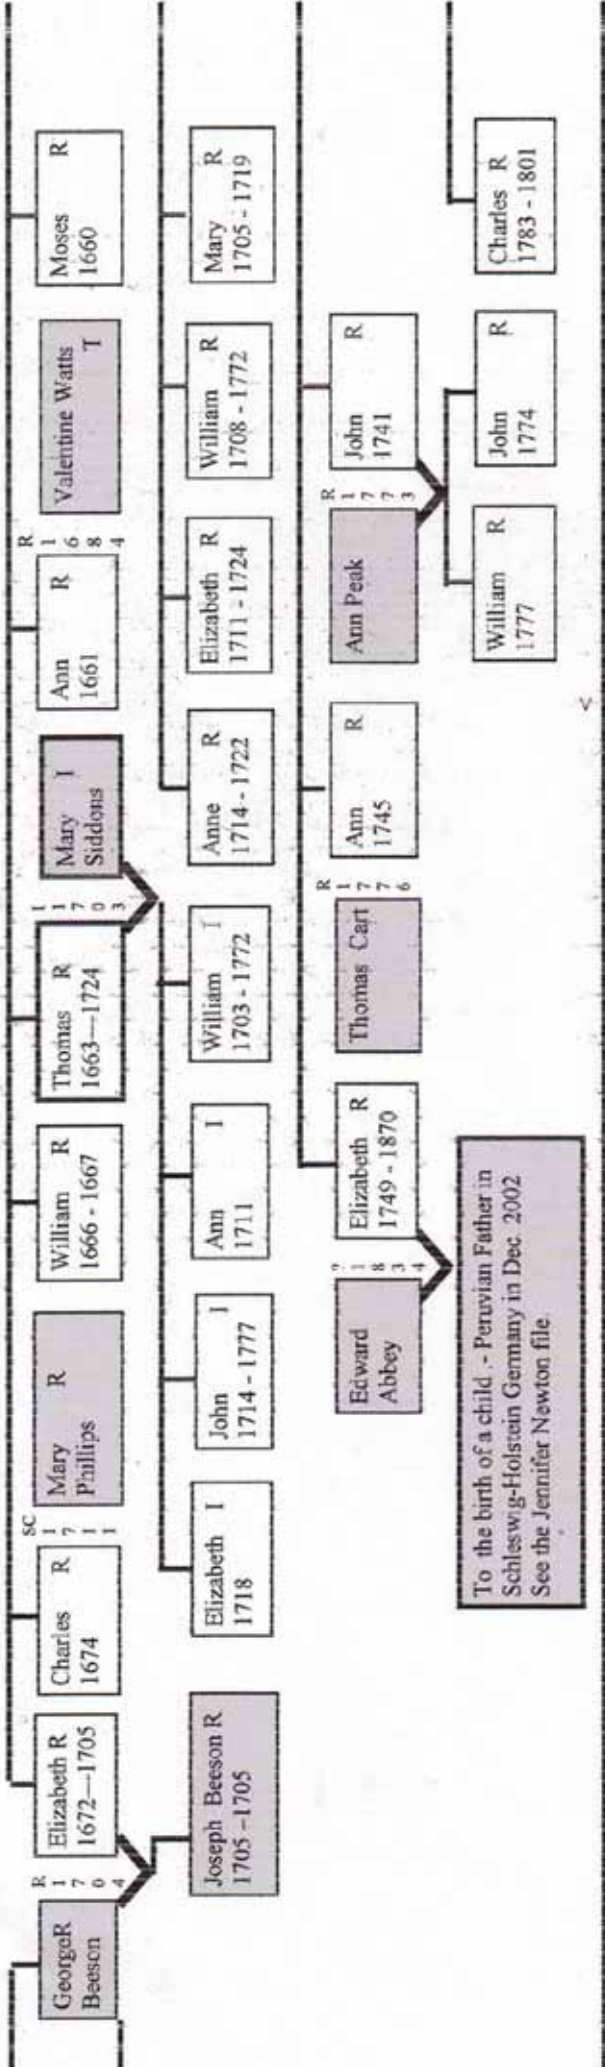

BOTTOM ROW

I.B

Sister of Lucy Marriot (1868) See Page 9

plus a further 11 children, see pages 9/10/11

See Isaac Marriot/Jane Beeson Page 6

See Page 5

A	Anstey	Leicestershire
AB	Ashfordby	Leicestershire
B	Beeby	Leicestershire
BD	Billesden	Leicestershire
BK	<i>Not known</i>	Berkshire
BP	Belper	Derbyshire
BT	Burton on Trent	Staffordshire
BY	Barkby	Leicestershire
C	Chesterfield	Derbyshire
CH	Chester	Cheshire
CN	Caunton	Nottinghamshire
CR	Croxton (Crosson)	Leicestershire
CT	Croft	Lincolnshire
CV	Coalville	Leicestershire
D	Doncaster	Yorkshire
DL	Darley	Derbyshire
E	Eastwood	Derbyshire
ES	Earl Shilton	Leicestershire
FW	Frisby on Wreake	Leicestershire
G	Garthorpe	Lincolnshire
GF	Great Falls	Montana USA
H	Humberstone	Leicestershire
HD	Headge Duffield	Derbyshire
HL	Hull	Yorkshire
HT	Harleston	Lincolnshire
HY	Hoby	Leicestershire
I	Ibstock	Leicestershire
L	Leicester	Leicestershire
LB	Loughborough	Leicestershire
LCH	<i>Not known</i>	Lancashire

LDN	London	
LN	Lynn	Norfolk
MM	Melton Mowbray	Leicestershire
MM	Melton Mowbray	Leicestershire
MT	Montreal	Quebeck CANADA
N	Newport	Shropshire
NT	Nottingham	
RB	Rotherby	Leicestershire
NV	Newbold Vernon	Leicestershire
NW	North Walsham	Norfolk
O	Osbaston	Suffolk
Q	Queniborough	Leicestershire
R	Rearsby	Leicestershire
RG	Ragdale	Leicestershire
S	Syston	Leicestershire
SB	Sibley	Leicestershire
SC	Scraptoft	Leicestershire
SCW	Swift Current	Saskatchewan CANADA
SF	Stapleford	Leicestershire
SG	St Georges	Leicester
SL	Staveley	Derbyshire
SN	South Normanton	Derbyshire
SR	St Margarets	Leicester
ST	Stoke -on Trent	Staffordshire
SV	Seagrave	Leicestershire
SY	St Marys	Leicester
SW	Swanninghton	Leicestershire
TB	Thurnaby	Leicestershire
TH	Thrusington	Leicestershire
TS	Thorpe Satchville	Leicestershire

**"John 1836" is incorrectly shown in the 1881 Census as "Joseph"**

**The Direct line**

**Wives of the Direct line**

**Non GODDARD**

**Without issue**

**13 B**