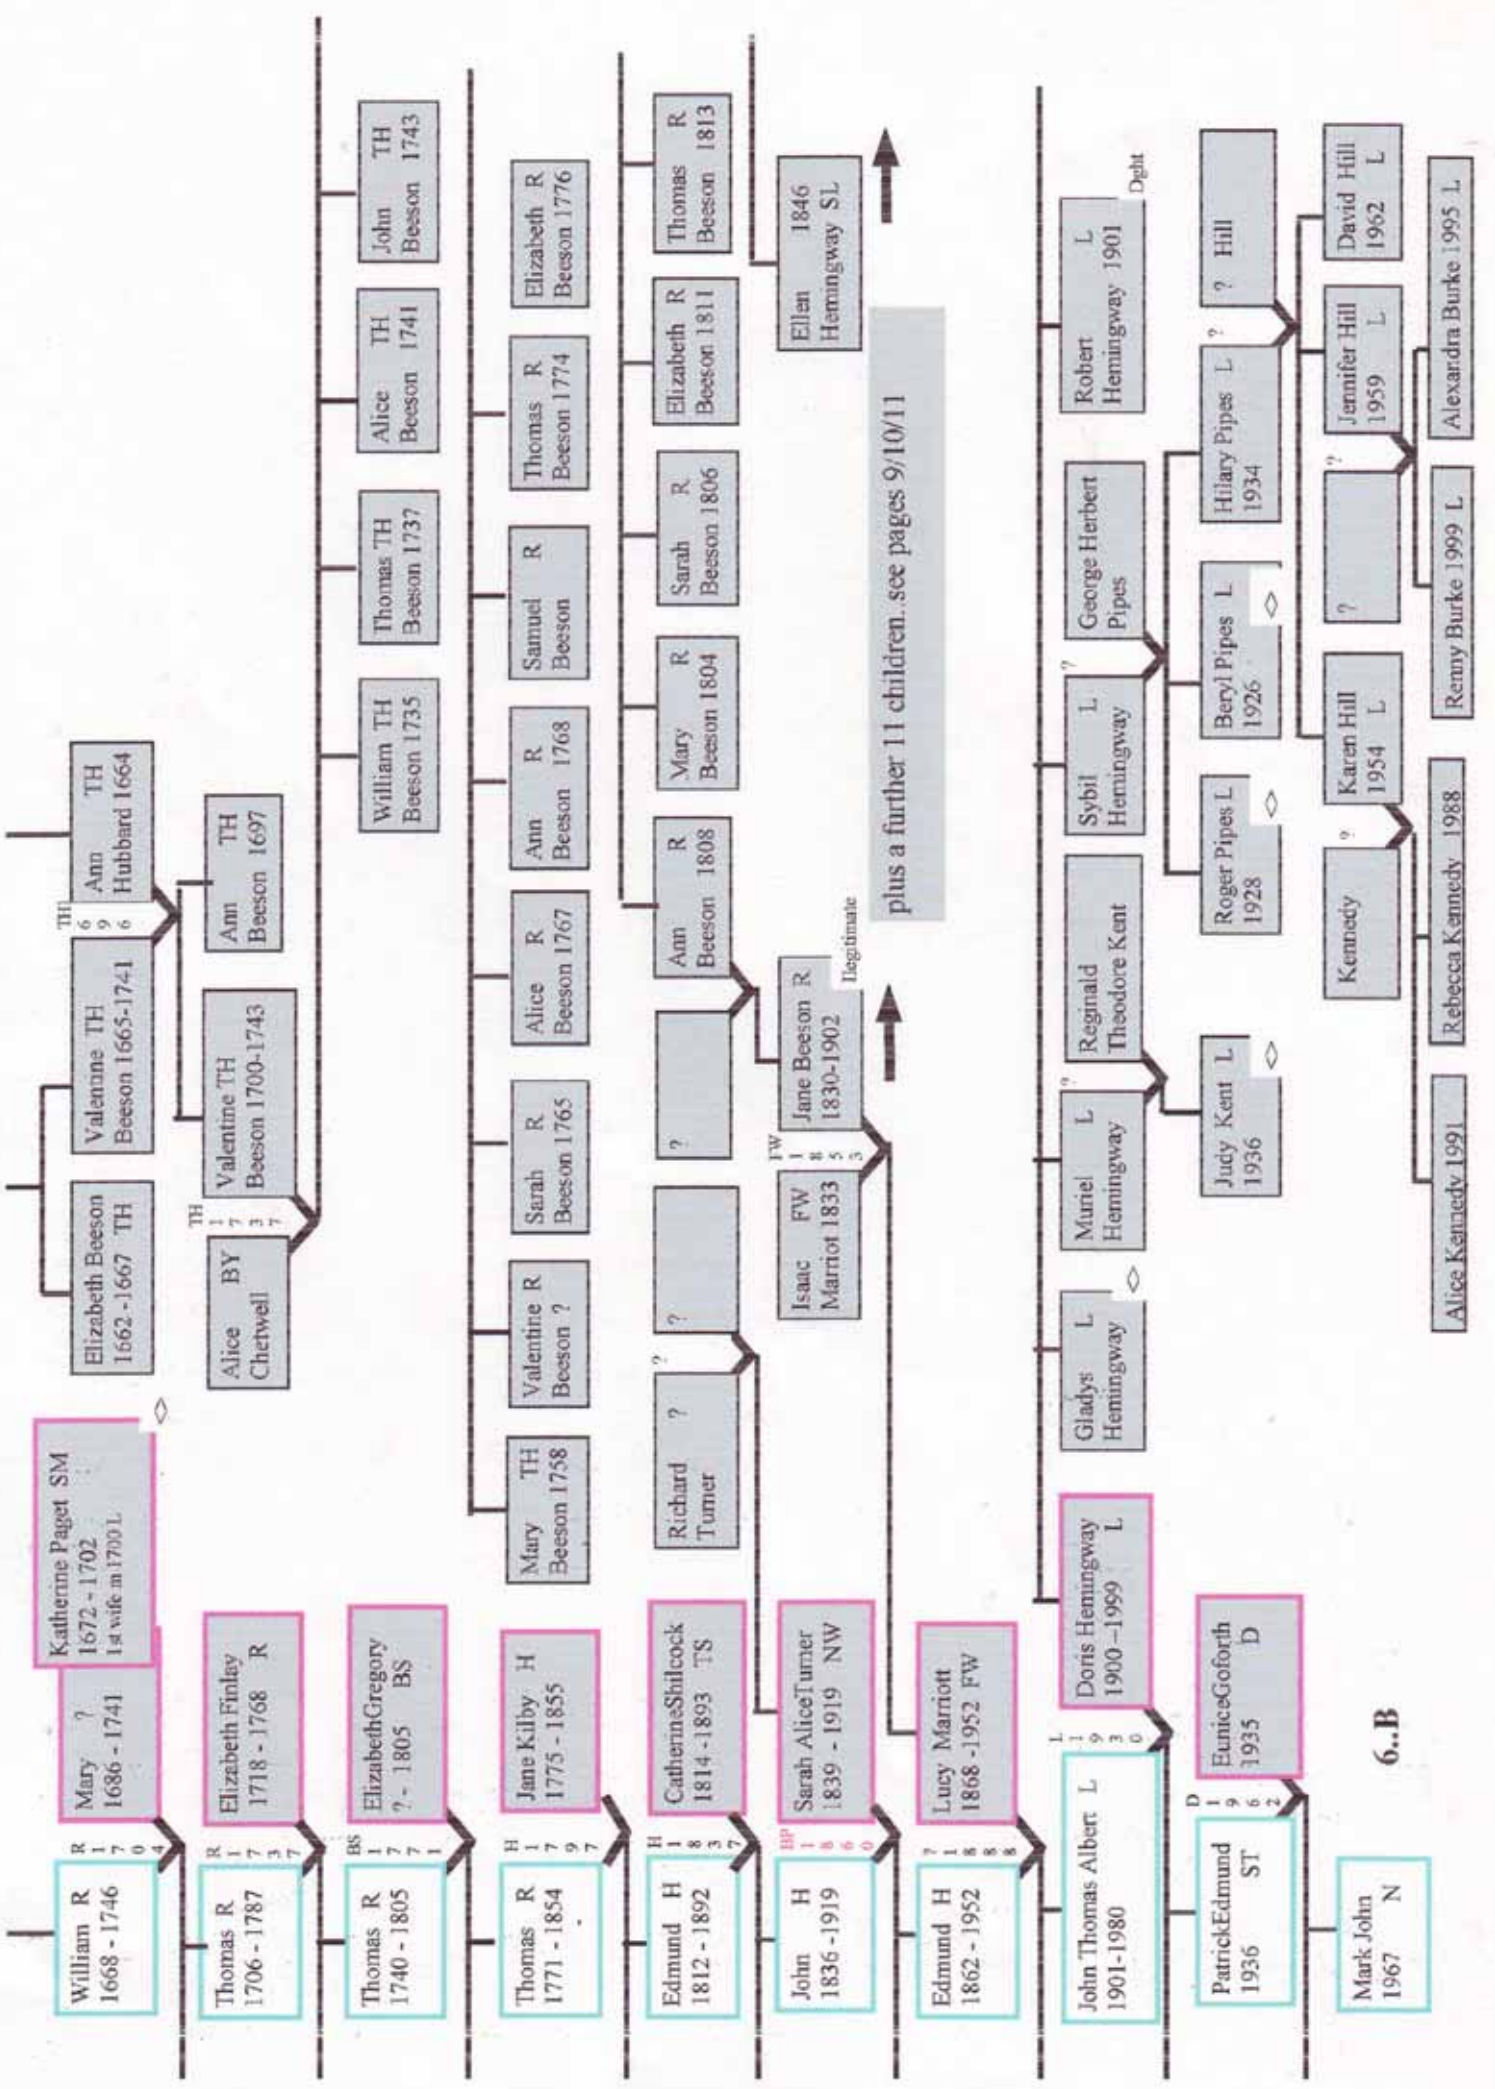

BOTTOM ROW

I.B

Sister of Lucy Marriot (1868) See Page 9

plus a further 11 children, see pages 9/10/11

See Isaac Marriot/Jane Beeson Page 6

See Page 5

A	Anstey	Leicestershire
AB	Ashfordby	Leicestershire
B	Beeby	Leicestershire
BD	Billesden	Leicestershire
BK	<i>Not known</i>	Berkshire
BP	Belper	Derbyshire
BT	Burton on Trent	Staffordshire
BY	Barkby	Leicestershire
C	Chesterfield	Derbyshire
CH	Chester	Cheshire
CN	Caunton	Nottinghamshire
CR	Croxton (Crosson)	Leicestershire
CT	Croft	Lincolnshire
CV	Coalville	Leicestershire
D	Doncaster	Yorkshire
DL	Darley	Derbyshire
E	Eastwood	Derbyshire
ES	Earl Shilton	Leicestershire
FW	Frisby on Wreake	Leicestershire
G	Garthorpe	Lincolnshire
GF	Great Falls	Montana USA
H	Humberstone	Leicestershire
HD	Headge Duffield	Derbyshire
HL	Hull	Yorkshire
HT	Harleston	Lincolnshire
HY	Hoby	Leicestershire
I	Ibstock	Leicestershire
L	Leicester	Leicestershire
LB	Loughborough	Leicestershire
LCH	<i>Not known</i>	Lancashire

U	Uxbridge	Middlesex
W	Wainfleet	Lincolnshire
WF	Wickford	Warwickshire

**LEGEND....Place of birth or as indicated**

Alice Sanders	William B 1595	Alice SANDERS married William GODDARD bap.1595 Booby at Anstey 1620
---------------	----------------	---

**"John 1836" is incorrectly shown in the 1881 Census as "Joseph"**

**The Direct line**

**Wives of the Direct line**

**Non GODDARD**

**Without issue**

**13 B**