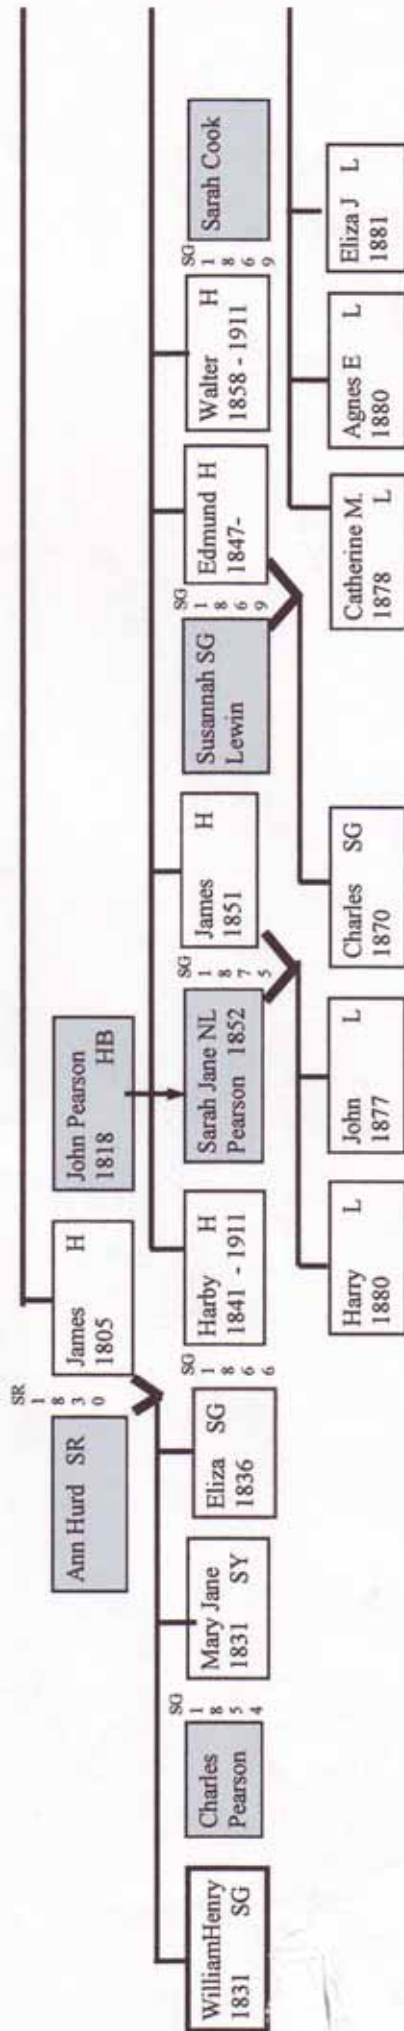

BOTTOM ROW

I.B

Sister of Lucy Marriot (1868) See Page 9

plus a further 11 children, see pages 9/10/11

See Isaac Marriot/Jane Beeson Page 6

See Page 5

A	Anstey	Leicestershire
AB	Ashfordby	Leicestershire
B	Beeby	Leicestershire
BD	Billesden	Leicestershire
BK	<i>Not known</i>	Berkshire
BP	Belper	Derbyshire
BT	Burton on Trent	Staffordshire
BY	Barkby	Leicestershire
C	Chesterfield	Derbyshire
CH	Chester	Cheshire
CN	Caunton	Nottinghamshire
CR	Croxton (Crosson)	Leicestershire
CT	Croft	Lincolnshire
CV	Coalville	Leicestershire
D	Doncaster	Yorkshire
DL	Darley	Derbyshire
E	Eastwood	Derbyshire
ES	Earl Shilton	Leicestershire
FW	Frisby on Wreake	Leicestershire
G	Garthorpe	Lincolnshire
GF	Great Falls	Montana USA
H	Humberstone	Leicestershire
HD	Headge Duffield	Derbyshire
HL	Hull	Yorkshire
HT	Harleston	Lincolnshire
HY	Hoby	Leicestershire
I	Ibstock	Leicestershire
L	Leicester	Leicestershire
LB	Loughborough	Leicestershire
LCH	<i>Not known</i>	Lancashire

LDN	London	
LN	Lynn	Norfolk
MM	Melton Mowbray	Leicestershire
MM	Melton Mowbray	Leicestershire
MT	Montreal	Quebeck CANADA
N	Newport	Shropshire
NT	Nottingham	
RB	Rotherby	Leicestershire
NV	Newbold Vernon	Leicestershire
NW	North Walsham	Norfolk
O	Osbaston	Suffolk
Q	Queniborough	Leicestershire
R	Rearsby	Leicestershire
RG	Ragdale	Leicestershire
S	Syston	Leicestershire
SB	Sibley	Leicestershire
SC	Scraptoft	Leicestershire
SCW	Swift Current	Saskatchewan CANADA
SF	Stapleford	Leicestershire
SG	St Georges	Leicester
SL	Staveley	Derbyshire
SN	South Normanton	Derbyshire
SR	St Margarets	Leicester
ST	Stoke -on Trent	Staffordshire
SV	Seagrave	Leicestershire
SY	St Marys	Leicester
SW	Swanninghton	Leicestershire
TB	Thurnaby	Leicestershire
TH	Thrusington	Leicestershire
TS	Thorpe Satchville	Leicestershire

**"John 1836" is incorrectly shown in the 1881 Census as "Joseph"**

**The Direct line**

**Wives of the Direct line**

**Non GODDARD**

**Without issue**

**13 B**