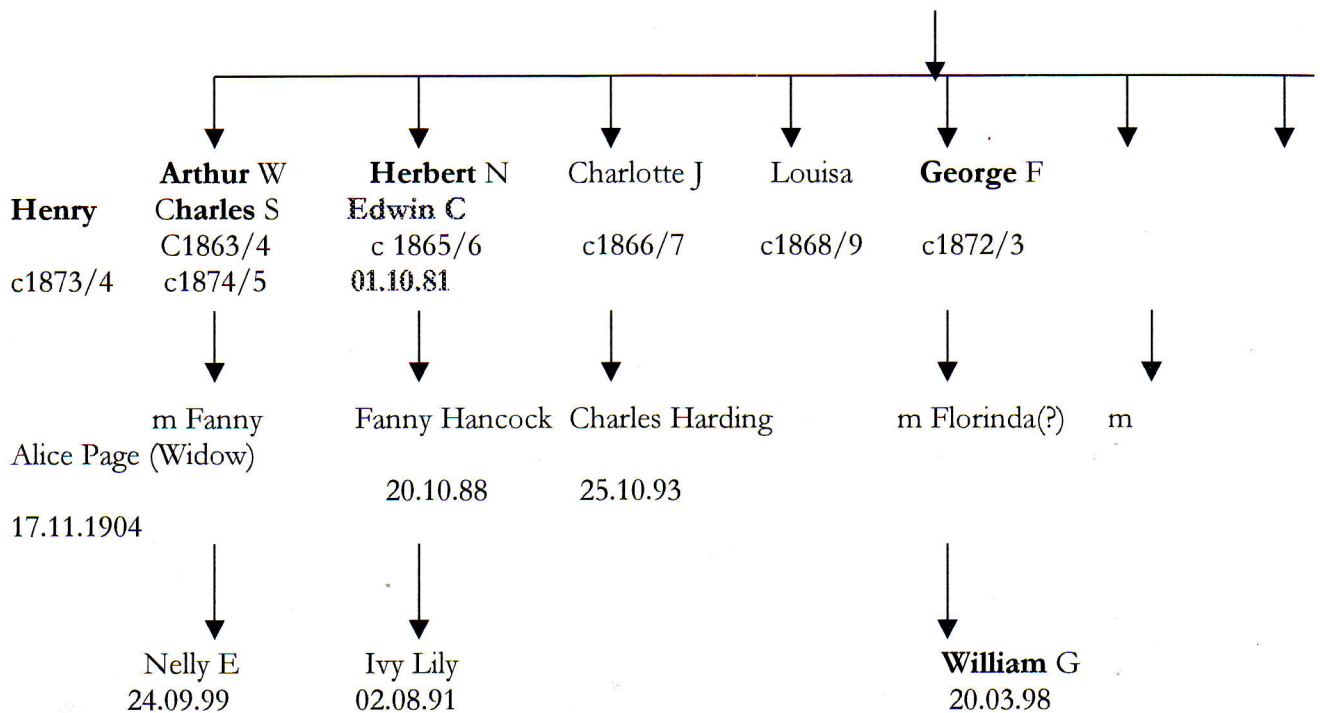

Thomas m Sarah REYNOLDS 09.06.1762 at Yateley

James m Mary WELLS  
24.7.1794 at Yateley

Thomas m Mary IVES 23.08.1823 at Ash

See separate sheet for descendants of William

\*Mary died 19.05.45

William Goddard 01.05.1838-- July 1900 (Farnborough)

m Charlotte ? c1862

Edwin m 22.02.08 Ivy E RIDGERS c1887/8

4 Children - below

See separate sheet for descendants of Edwin & Ivy GODDARD

Peter WARNER & Edith 'May' GODDARD  
Ernest Goddard & Colleen ACHARD

**Arthur** Goddard & Sarah Watts.

19.07.35 18.06.37 06.10.39 14.08.42      24.02.1822 08.02.24 24.06.26 28.09.28 17.10.30 26.05.33

m Elizabeth **SEWRY**  
 See separate sheet for descendants of James Goddard & Elizabeth Sewry