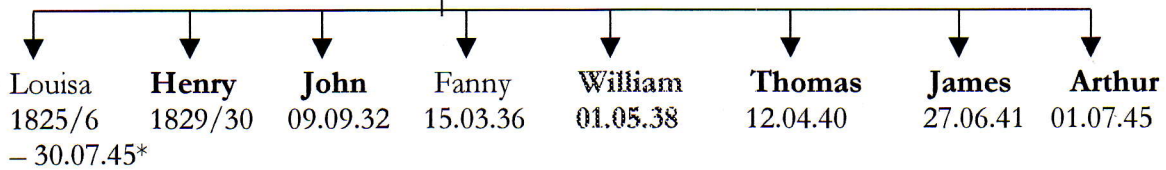

See separate sheet for descendants of William

*Mary died 19.05.45

William Goddard 01.05.1838-- July 1900 (Farnborough)

m Charlotte ? c1862