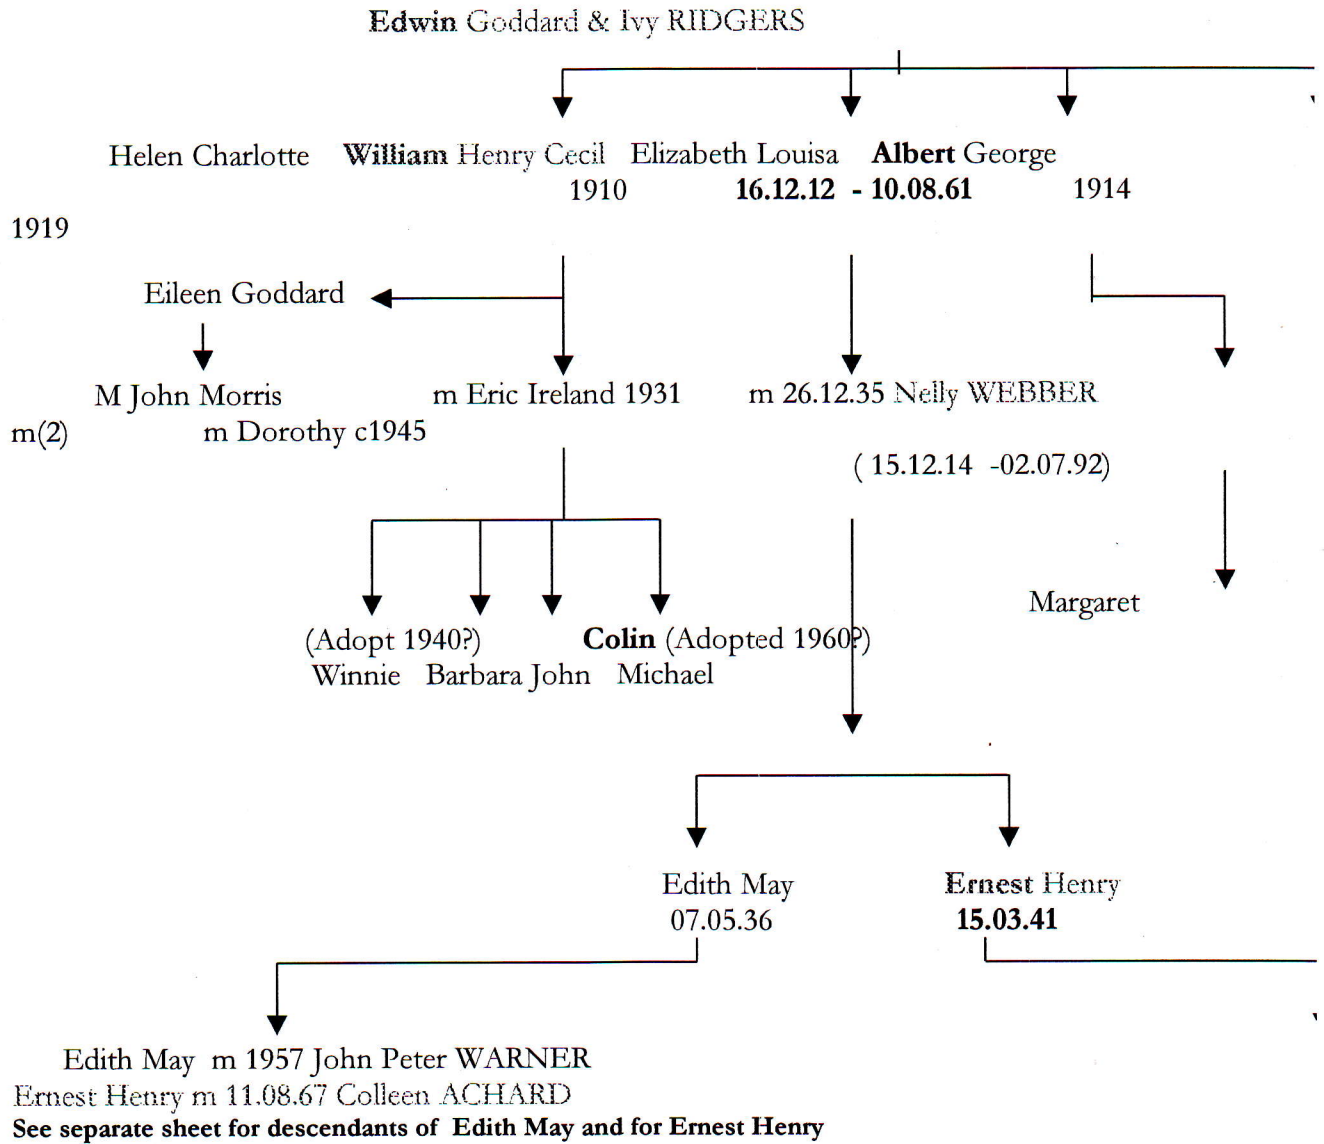

Thomas m Sarah REYNOLDS 09.06.1762 at Yateley

James m Mary WELLS  
24.7.1794 at Yateley

Thomas m Mary IVES 23.08.1823 at Ash

See separate sheet for descendants of William

\*Mary died 19.05.45

William Goddard 01.05.1838-- July 1900 (Farnborough)

m Charlotte ? c1862

Edwin m 22.02.08 Ivy E RIDGERS c1887/8

4 Children - below

See separate sheet for descendants of Edwin & Ivy GODDARD

Peter WARNER & Edith 'May' GODDARD  
Ernest Goddard & Colleen ACHARD

**Arthur** Goddard & Sarah Watts.

19.07.35 18.06.37 06.10.39 14.08.42      24.02.1822 08.02.24 24.06.26 28.09.28 17.10.30 26.05.33

m Elizabeth **SEWRY**  
 See separate sheet for descendants of James Goddard & Elizabeth Sewry